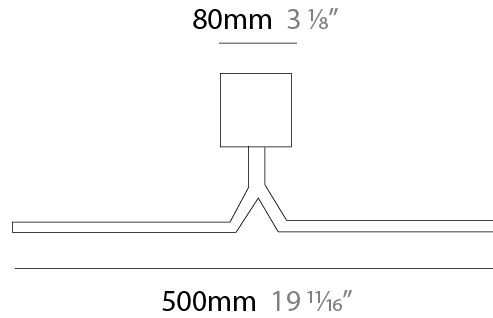

YIPPIE SURFACE

D43047-

base number   Finish
Options

1. To build a product code in our configurator select the specify button on the base model # product page
2. To build a manual product code on this datasheet choose from the options listed below in blue font and add the suffix to the base model #

GENERAL

Series: Yippie _____
Brand: Icone _____
Division: Design _____
Mounting Type: Surface _____
Mounting Location: Wall _____
Subcategory: Picture Light _____

PHYSICAL

Shape: Rectangle _____
Length (mm): 500 _____
Length (in): 19 ¹¹/₁₆ _____
Extension (mm): 170 _____
Extension (in): 6 ¹¹/₁₆ _____
Light Distribution: Direct / Indirect _____
Fixture Finish: [BBZ / CHR / MGD](#) _____
Fixture Material: Brass _____

ELECTRICAL

Lamp Type: LED _____
Input Wattage (W): 4.8 _____
Dimming: Non-Dimmable _____
Driver Included: Yes _____
Driver Location: Integrated _____
Driver Type: Constant Voltage - Universal _____
Driver Class: Class 2 _____
Input Voltage (V): 120 - 277 _____
Output Voltage (V): 12 _____
Upon Request: (See components) Remote: 0-10Vdc dimming _____

LED

Color Temperature (°K): 2700 / 3000 _____
Nominal Lumen (lm): 440 _____
CRI: >90 CRI _____
Lamp Life (hrs): 50000 _____

OPTICAL

RATINGS AND CERTIFICATIONS

Certified By: Certified for North American Standards _____
IP rating: IP20 _____