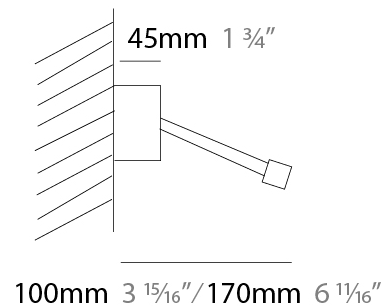

YIPPIE SURFACE

D43047-

base number   Finish
Options

1. To build a product code in our configurator select the specify button on the base model # product page
2. To build a manual product code on this datasheet choose from the options listed below in blue font and add the suffix to the base model #

GENERAL

Series: Yippie _____
Brand: Icone _____
Division: Design _____
Mounting Type: Surface _____
Mounting Location: Wall _____
Subcategory: Picture Light _____

PHYSICAL

Shape: Rectangle _____
Length (mm): 500 _____
Length (in): 19 ¹¹/₁₆ _____
Extension (mm): 170 _____
Extension (in): 6 ¹¹/₁₆ _____
Light Distribution: Direct / Indirect _____
Fixture Finish: [BBZ / CHR / MGD](#) _____
Fixture Material: Brass _____

ELECTRICAL

Lamp Type: LED _____
Input Wattage (W): 4.8 _____
Dimming: Non-Dimmable _____
Driver Included: Yes _____
Driver Location: Integrated _____
Driver Type: Constant Voltage - Universal _____
Driver Class: Class 2 _____
Input Voltage (V): 120 - 277 _____
Output Voltage (V): 12 _____
Upon Request: (See components) Remote: 0-10Vdc dimming _____

LED

Color Temperature (°K): 2700 / 3000 _____
Nominal Lumen (lm): 440 _____
CRI: >90 CRI _____
Lamp Life (hrs): 50000 _____

OPTICAL

RATINGS AND CERTIFICATIONS

Certified By: Certified for North American Standards _____
IP rating: IP20 _____