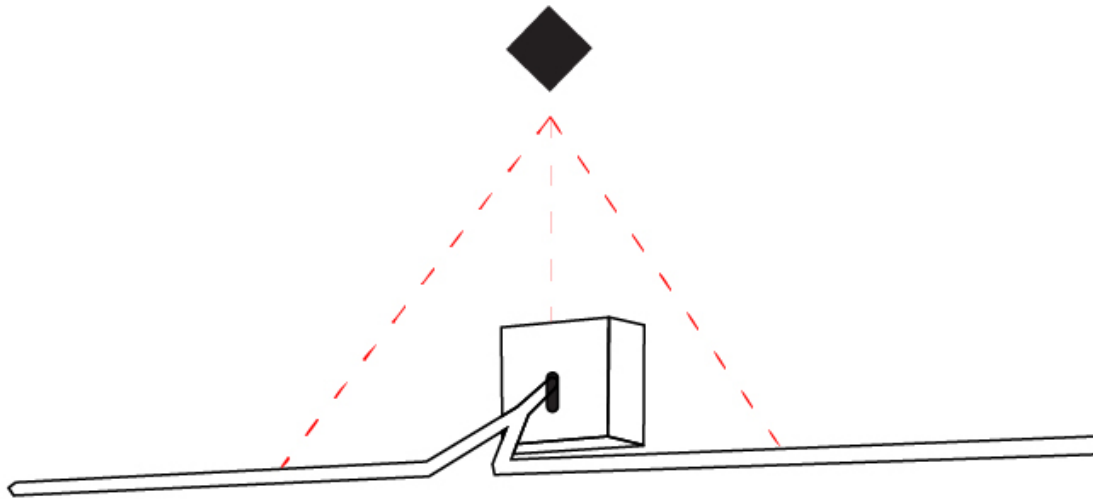

PROJECT

TYPE

SPECIFIER

QUANTITY

DATE

D