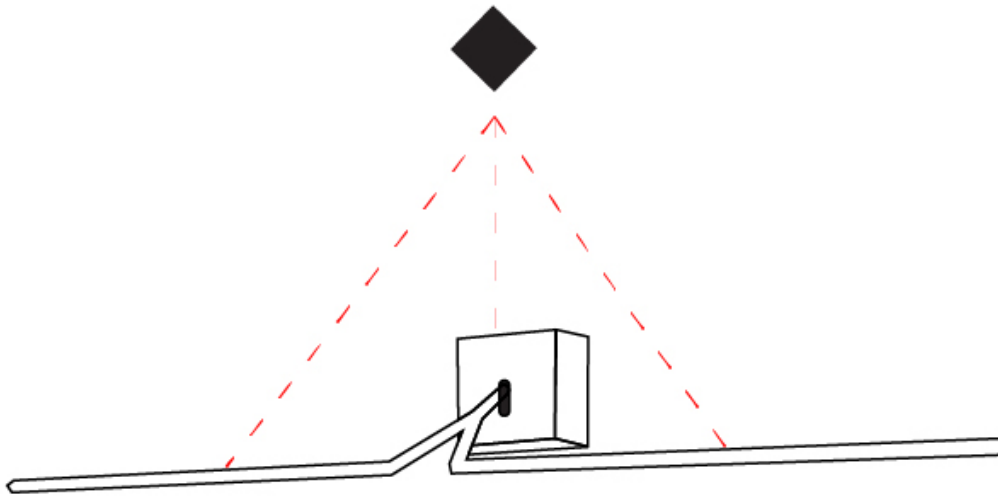

D43048-

PROJECT

TYPE

SPECIFIER

QUANTITY

DATE